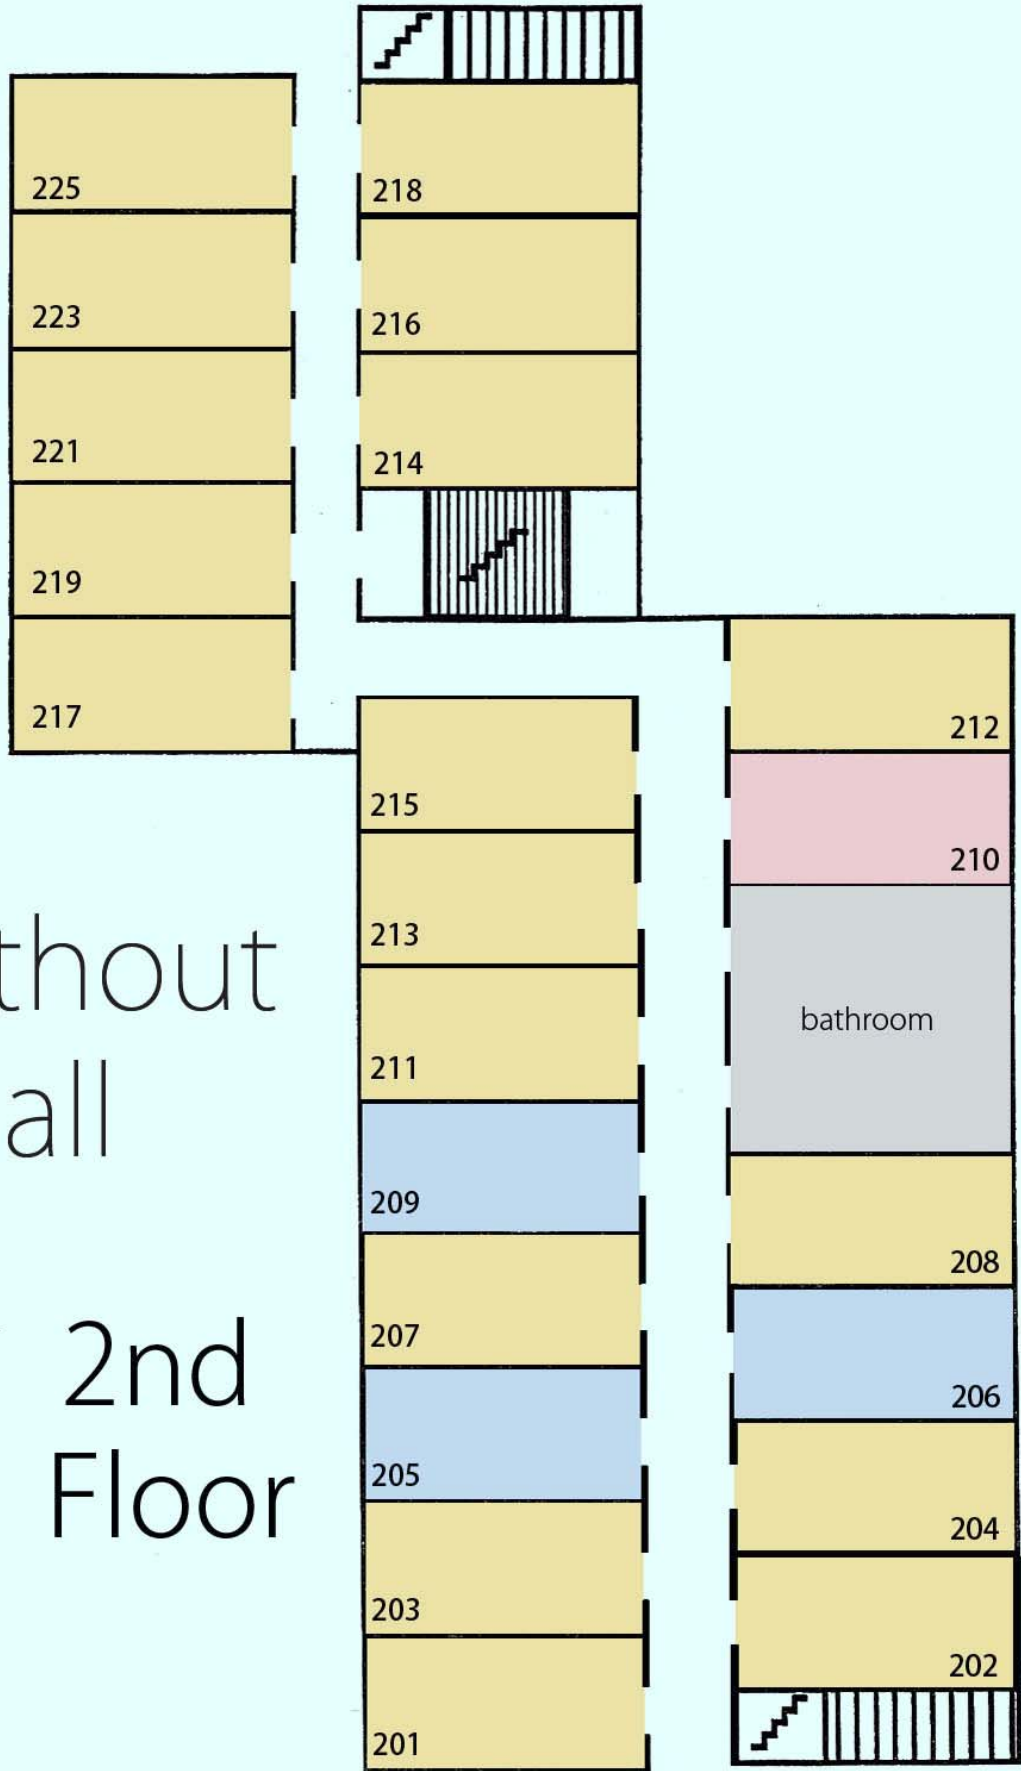

East Avenue

Swarthout Hall

Lower Level "Palace"

Wright Street

East Avenue

Director's apartment

lounge

Wright Street

Swarthout Hall

1st Floor

115

113

111

109

107

105

103

101

112

110

bathroom

108

106

104

102

East Avenue

Swarthout
Hall

2nd
Floor

Wright Street

East Avenue

Swarthout
Hall

3rd
Floor