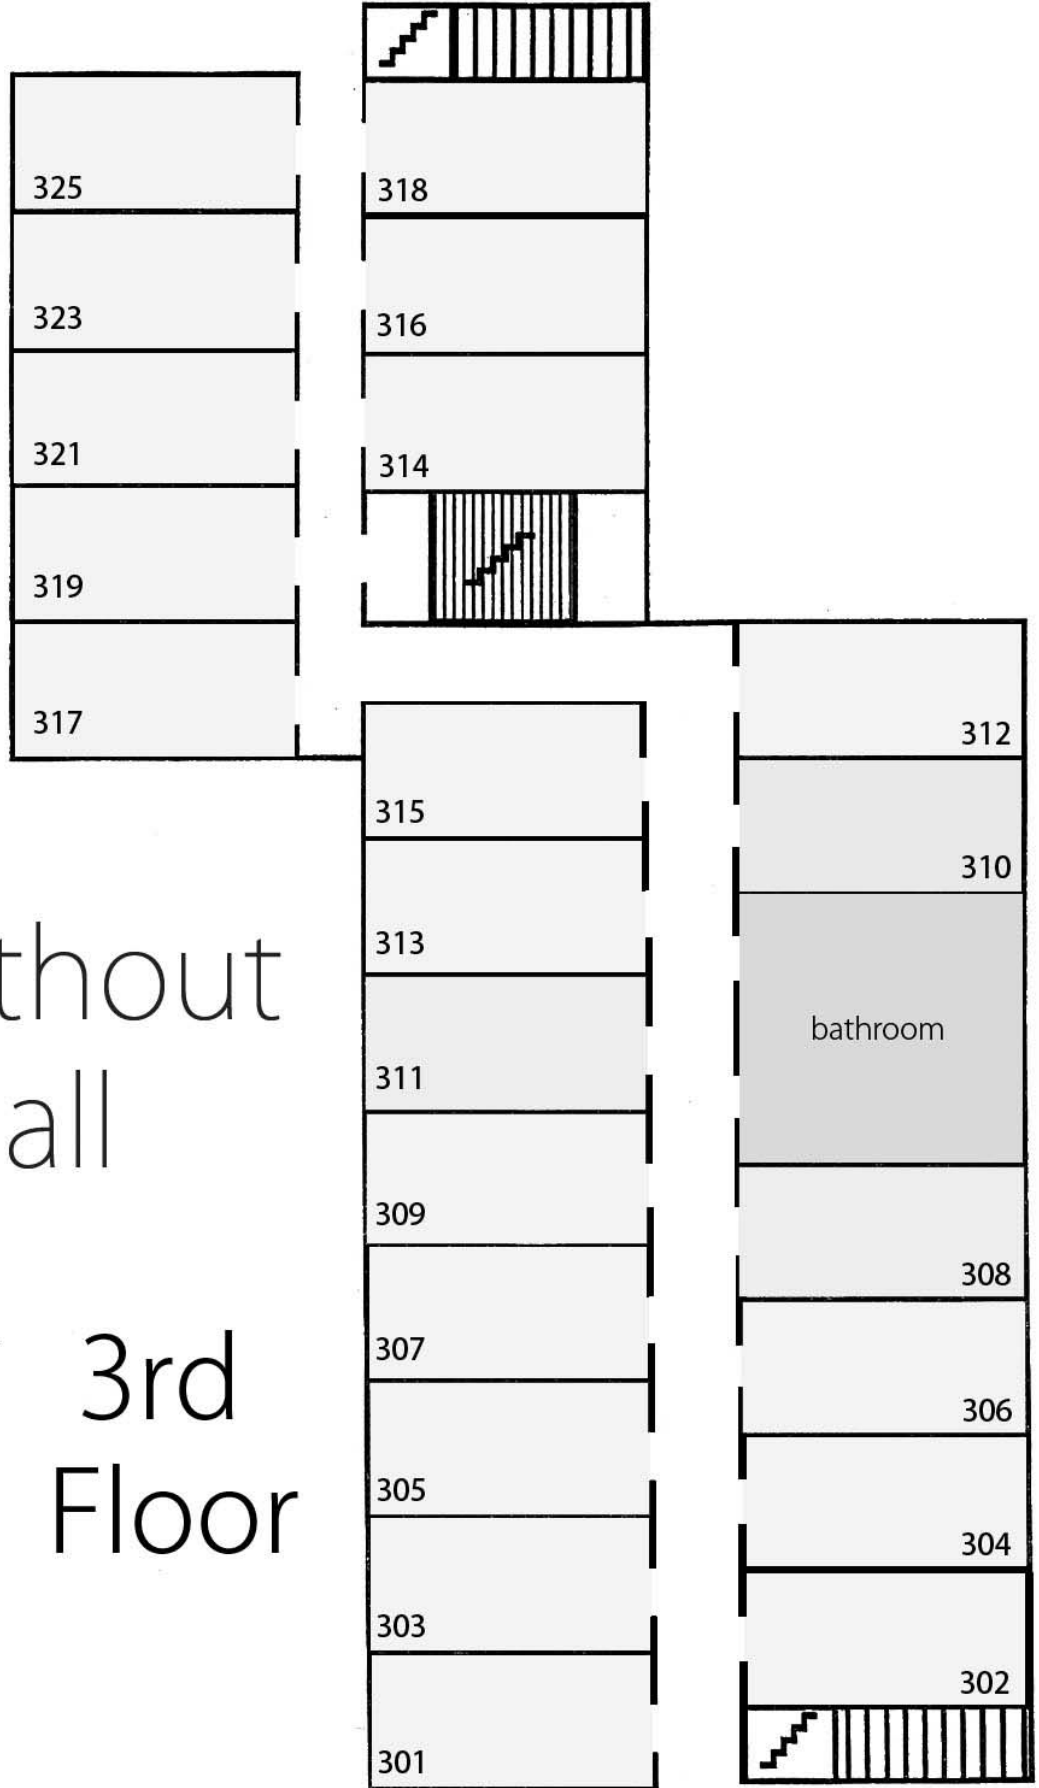

East Avenue

Swarthout Hall

Lower Level "Palace"

Wright Street

East Avenue

Director's apartment

lounge

Wright Street

103

101

112

110

bathroom

108

106

104

102

East Avenue

Swarthout
Hall

2nd
Floor

Wright Street

East Avenue

Swarthout
Hall

3rd
Floor

Wright Street

East Avenue

Wright Street

Swarthout Hall

4th Floor